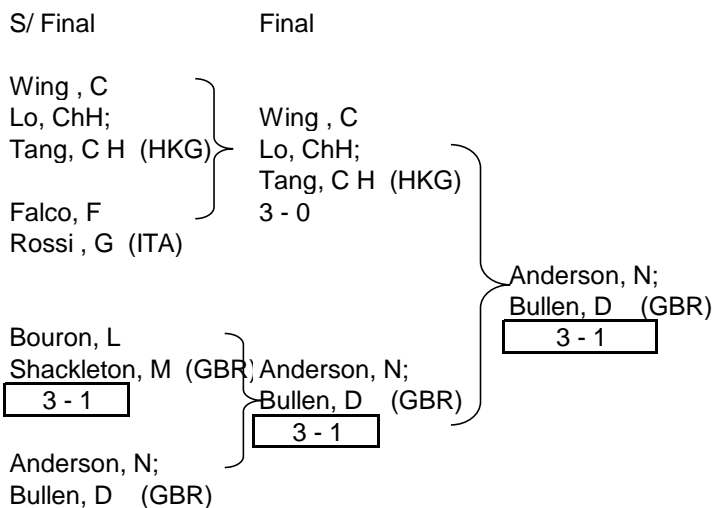

### Group 1

- 1 Wing , Cheon ; Lo, Chi Hong; Tang, Chek Him (HKG)
- 2 Bouron, Lucie; Shackleton, Megan (GBR)
- 3 Henderson, Mark; Hennebury, Alex (IRL)
- 4 Qurayshi, Abdulla; Korji, Manna (UAE)

Team	1	2	3	4	Games Won	Games Lost	Position
1		3 - 0	3 - 0	3 - 0	9	0	1
2	0 - 3		3 - 0	3 - 0	6	3	2
3	0 - 3	0 - 3		1 - 3	1	9	4
4	0 - 3	0 - 3	3 - 1		3	7	3

### Group 2

- 1 Anderson, Nico; Bullen, Daniel (GBR)
- 2 Ward, Marcus; Colbert, Jack (IRL)
- 3 Falco, Frederico; Rossi , Giada (ITA)

Team	1	2	3		Games Won	Games Lost	Position
1		3 - 0	3 - 0		6	0	1
2	0 - 3		1 - 3		1	6	3
3	0 - 3	3 - 1			3	4	2